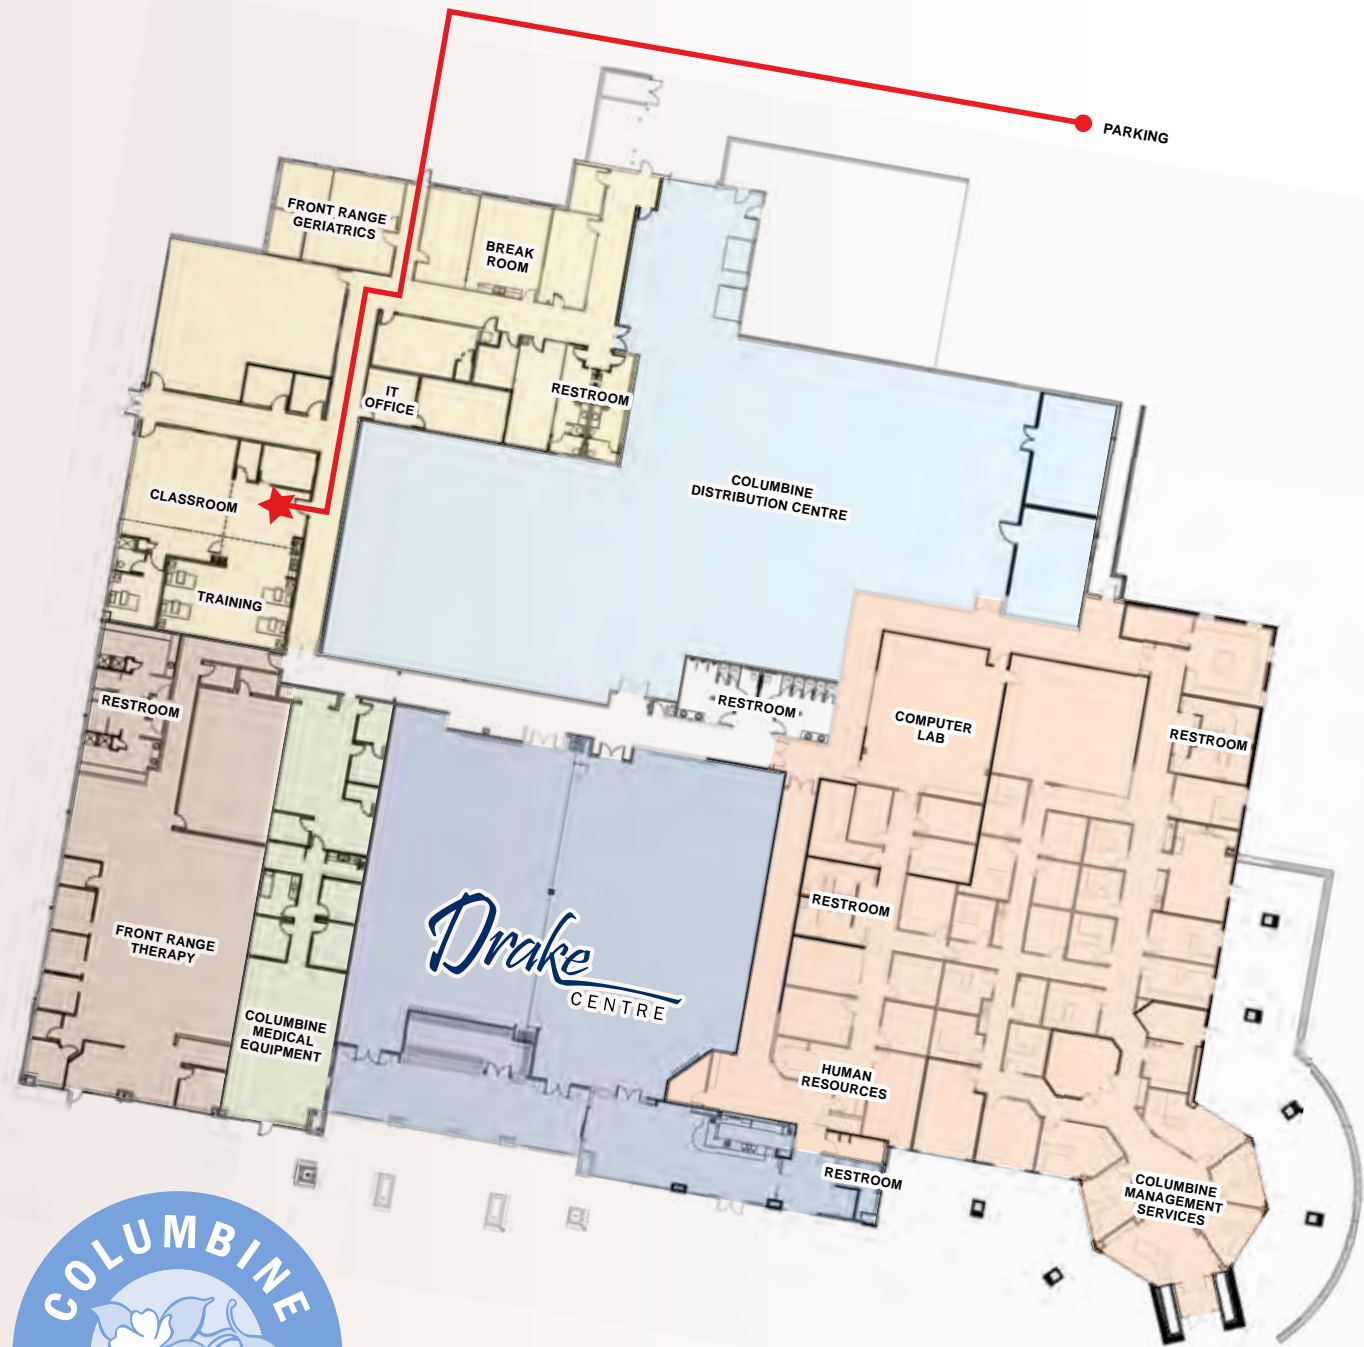

Geriatric Education Centre

802 West Drake Road, Suite 137, Fort Collins, Colorado 80526

Building Directions

Park along Worthington Avenue

Enter through the green door (Suite 145)

Go past Human Resources through the door at the end of the hall

Turn right and then left in the hall

Go straight to the training room (Suite 137)

970.494.6455