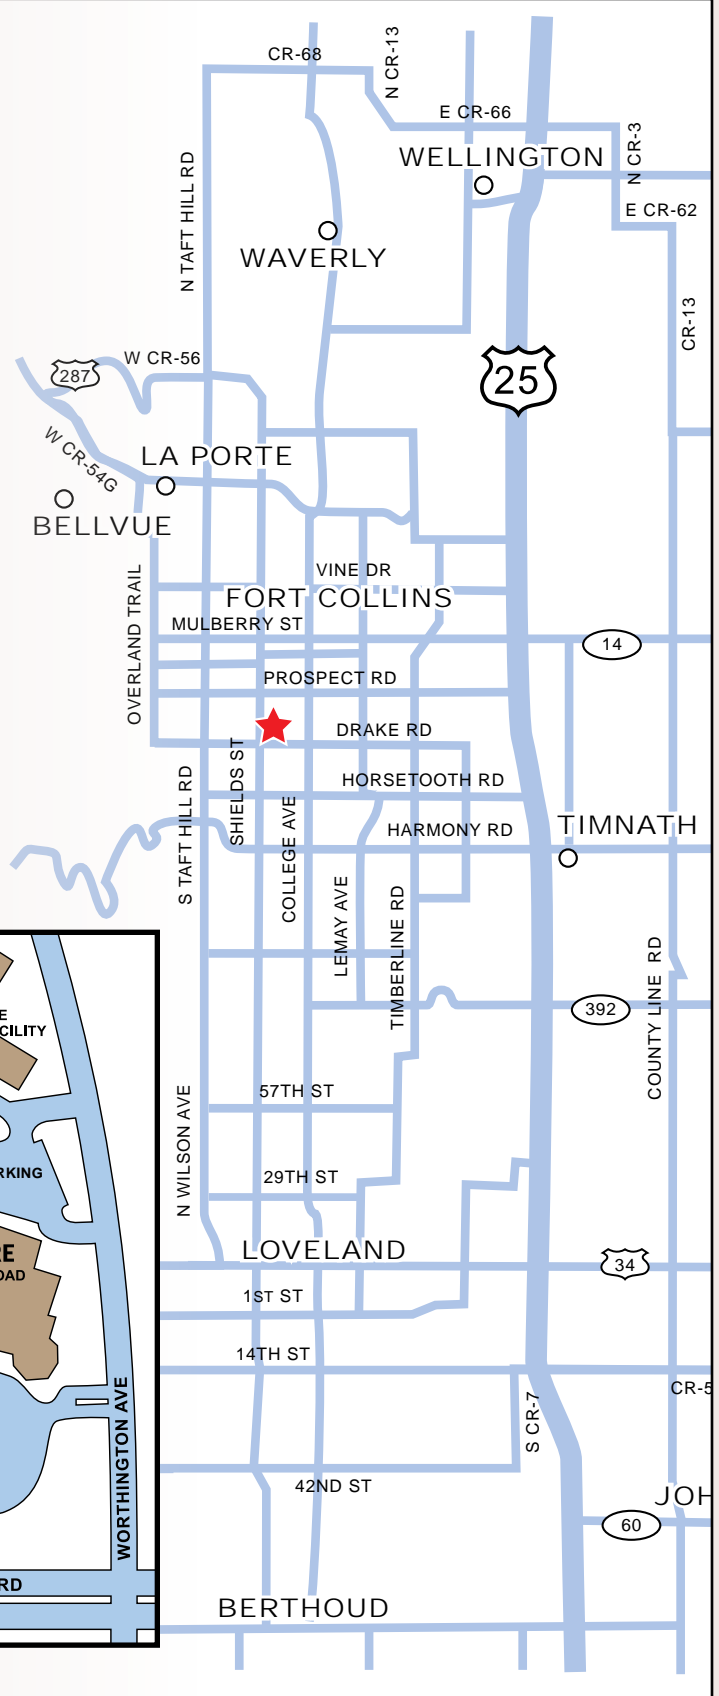

802 West Drake Road, Suite 137, Fort Collins, Colorado 80526

From Denver

I-25 north toward Fort Collins
Take CO-68 West/Harmony Road (Exit 265)
Turn left onto East Harmony Road/CO-68 West
Turn right onto US-287 North/South College Avenue
Turn left onto West Drake Road
Turn right onto Worthington Avenue
Follow the Insert Below

From Estes Park

US-34 East/Big Thompson Avenue toward Loveland
Turn left onto North Wilson Avenue
North Wilson Avenue becomes South Taft Hill Road/CR-19
Turn right onto Drake Road
Turn left onto Worthington Avenue
Follow the Insert Below

From Greeley

US-34 West towards Loveland
Merge onto I-25 North/US-87 North toward Fort Collins
Take CO-68 West/Harmony Road (Exit 265)
Turn left onto East Harmony Road/CO-68 West
Turn right onto US-287 North/South College Avenue
Turn left onto West Drake Road
Turn left onto Worthington Avenue
Follow the Insert Below

Insert

Turn left behind Market Centre
Travel to the West side of the parking lot
Enter through the green door
Building directions on reverse
802 West Drake Road, Suite 145

970.494.6455

Geriatric Education Centre